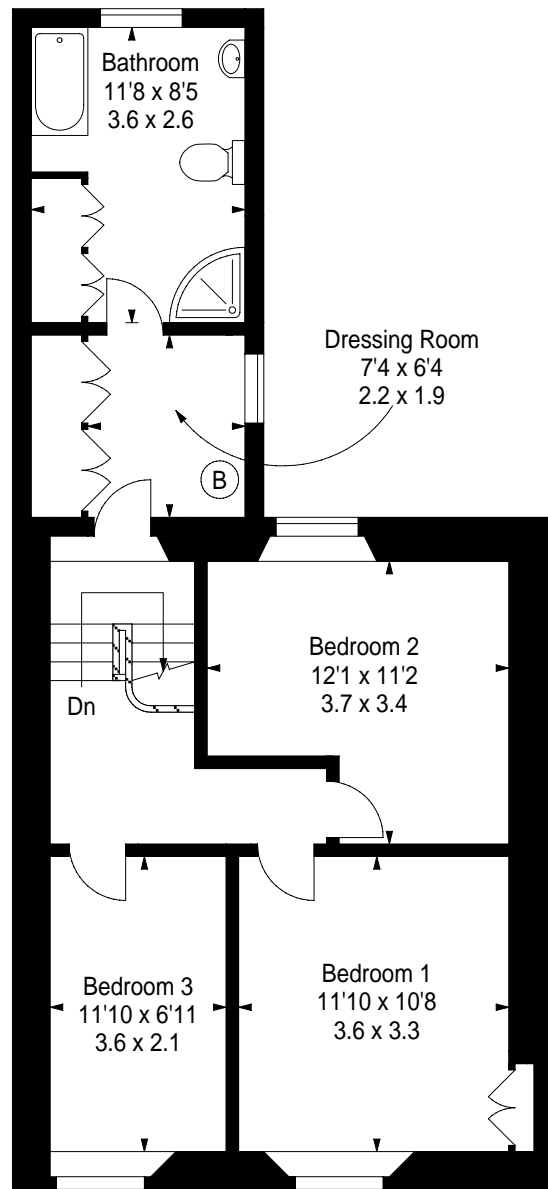

First Floor