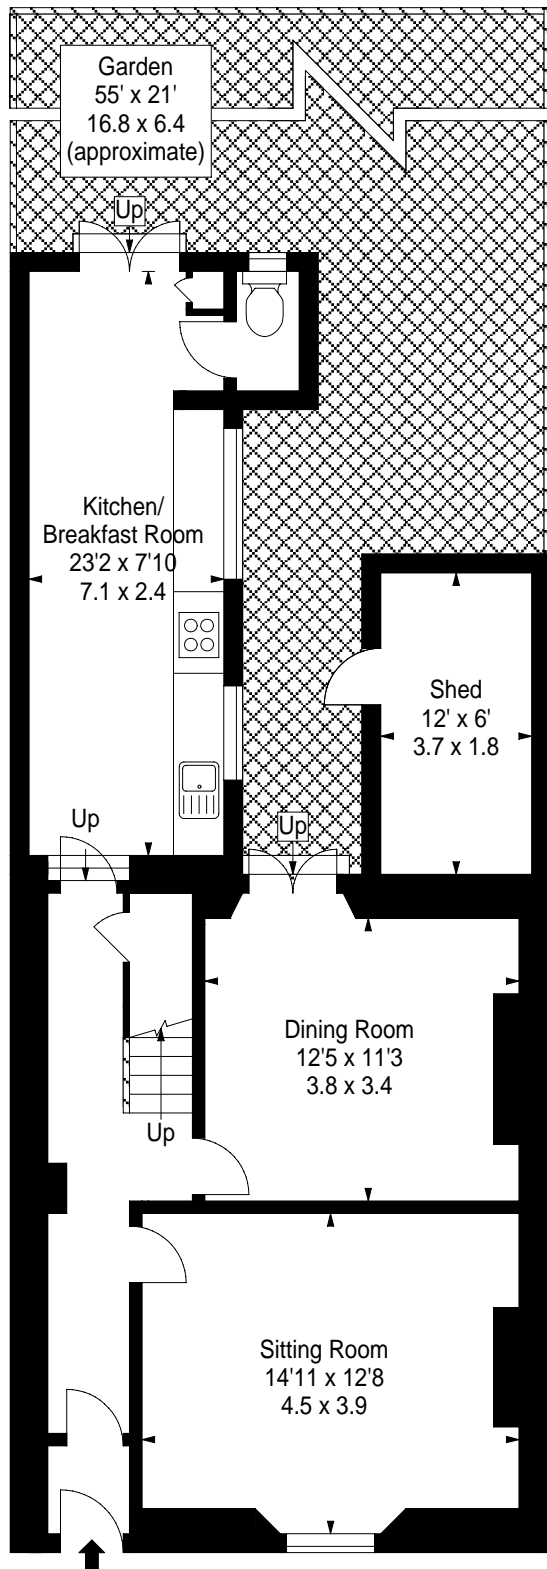

18 Union Place, Truro, TR1 1EP

Gross internal area (approx) :

Main House = 118.6 Sq m (1,277 Sq ft)

For identification purposes only. Not to scale

Buyers to rely on their own surveys,
measurements in connection with any
purchase of the property or part thereof.

© SquareFootMarketing.co.uk

T : 07970 595 517

Ground Floor

First Floor